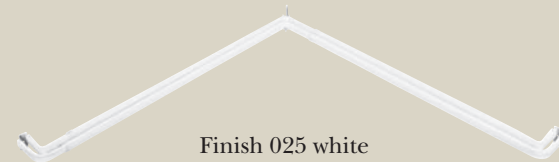

SPECIAL PURPOSE RODS

Finish 025 white
Utility Curtain Rod

Utility Curtain Rod

Holds curtains under traverse rod. Attaches to traverse. Standard and 1³/₈" decorative. Needs no wall brackets.

Number	Extension	Supports	Price
3700	28" to 48"	0	\$13.00
3701	48" to 86"	1	\$10.00
3702	66" to 120"	2	\$26.00
3703	86" to 150"	3	\$32.00

Finish 025 white
Valance Rod

Valance Rod

Clearance 6¹/₄" - 8¹/₄"; Return 6¹/₂" - 8¹/₂"
Holds valance over undertreatments.
Can attach to standard traverse or directly to wall.

Number	Extension	Supports	Price
3713	32" to 50"	0	\$20.00
3715	50" to 88"	1	\$26.00
3717	88" to 152"	2	\$35.00

Finish 025 white
Curved Curtain Rod

Curved Curtain Rod

2" Clearance
Holds valance over undertreatments.
Can attach to standard traverse or directly to wall.

Number	Extension	Supports	Price
0863	28" to 48"	0	\$12.00
0865	48" to 86"	2	\$20.00

Finish 025 white
Corner Curtain Rod

Finish 025 white
Double Corner Curtain Rod

Corner Curtain Rod

2" Clearance

Number	Description	Supports	Price
6418	Single: 28" - 48" each side	1	\$18.00
6518	Double: 28" - 48" each side	1	\$30.00