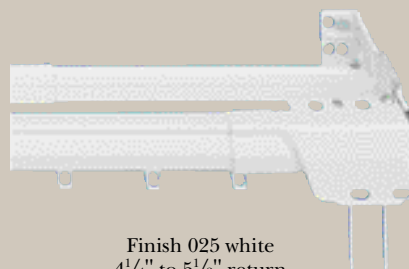

#### Single Two-Way Draw (Drop-in Brackets)

Number	Extension	Slides	Supports	Price
3023	30" to 48"	10	0	\$27.00
3024	38" to 66"	14	1	\$33.50
3025	48" to 86"	20	1	\$41.50
3026	66" to 120"	30	2	\$47.75
3027	86" to 150"	38	2	\$53.50
3028	100" to 180"	46	3	\$64.00
3029	160" to 300"	80	5	\$96.00

#### Single One-Way Draw (Drop-in Brackets)

Number	Extension	Slides	Supports	Price
3229	30" to 48" cords right	11	2	\$27.00
3227	38" to 66" cords right	17	3	\$33.50
3231	48" to 86" cords right	21	3	\$41.50
3237	66" to 120" cords right	33	4	\$47.75
3233	86" to 150" cords right	41	4	\$53.50
3235	100" to 180" cords right	47	5	\$64.00
3230	30" to 48" cords left	11	2	\$27.00
3228	38" to 66" cords left	17	3	\$33.50
3232	48" to 86" cords left	21	3	\$41.50
3238	66" to 120" cords left	33	4	\$47.75
3234	86" to 150" cords left	41	4	\$53.50
3236	100" to 180" cords left	47	5	\$64.00

### Combination Rod Sets

*Two rods on one set of brackets. Install quickly. Easy to use.*

Finish 025 white  
5½" to 6½" return  
1" to 1½" clearance

Finish 025 white  
4¼" to 5½" return  
¾" to 1¾" clearance